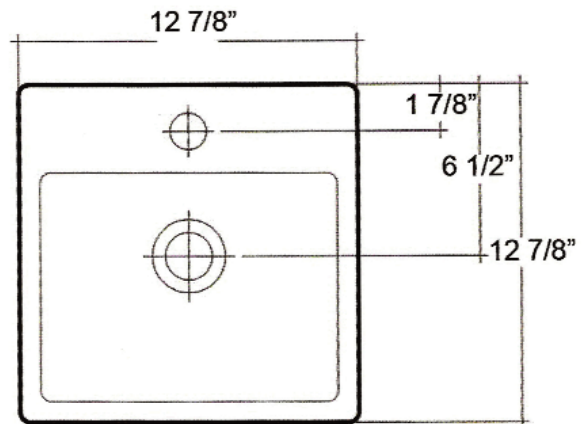

MINI NOVA BASIN

Cat. No.
4-381

Basin: 12 7/8" W x 12 7/8" D
Above Counter Height: 5 1/2"
Faucet Hole Diameter: 1 3/8"

***Please do NOT drill hole without
template or actual product.**

Interior Dimensions:

Basin interior: 11 1/4" x 8 1/2"
Basin depth: 3 3/8"
Back of Basin to Center of Faucet: 1 7/8"
Back of Basin to Center of Drain: 6 1/2"

Features:

- ▶ Fine Fire Clay Construction for Durability
- ▶ Chip and stain resistant
- ▶ Drilled for single hole faucet
- ▶ Petite styling for small spaces
- ▶ Sloping Front

Colors:

WH White

Meets or exceeds the following specifications: ASME 112.19.9M (and 19.6M) for fine Fire Clay fixtures.

Dimensions of fixture are nominal and may vary within the range of tolerances established by ANSI Standard A112.19.2. Dimensions and specifications subject to change without notice.