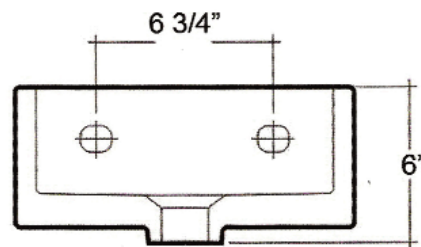

MINI NOVA BASIN

Cat. No.
4-381

Basin: 12 7/8" W x 12 7/8" D
Above Counter Height: 5 1/2"
Faucet Hole Diameter: 1 3/8"

***Please do NOT drill hole without
template or actual product.**

Interior Dimensions:

Basin interior: 11 1/4" x 8 1/2"
Basin depth: 3 3/8"
Back of Basin to Center of Faucet: 1 7/8"
Back of Basin to Center of Drain: 6 1/2"

Features:

- ▶ Fine Fire Clay Construction for Durability
- ▶ Chip and stain resistant
- ▶ Drilled for single hole faucet
- ▶ Petite styling for small spaces
- ▶ Sloping Front

Colors:

WH White

Meets or exceeds the following specifications: ASME 112.19.9M (and 19.6M) for fine Fire Clay fixtures.

Dimensions of fixture are nominal and may vary within the range of tolerances established by ANSI Standard A112.19.2. Dimensions and specifications subject to change without notice.